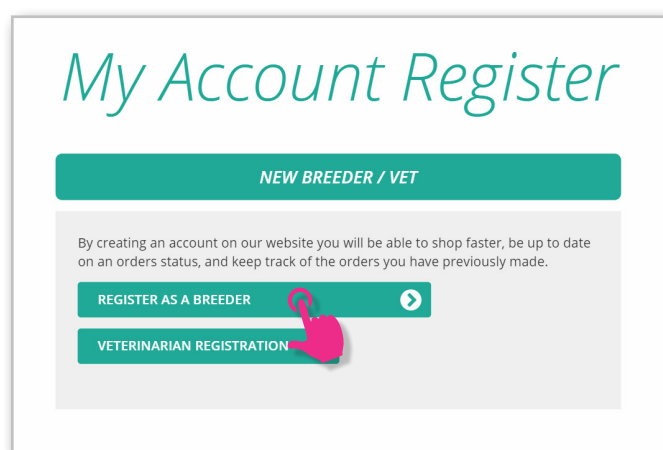

# HOW TO REGISTER AND CREATE AN ORIVET ACCOUNT (NEW USER)

**STEP 1** Visit [www.orivet.com](http://www.orivet.com)

**STEP 2** If you are **new and have not used Orivet before** please click on the **Register**

**STEP 3** Click **REGISTER AS A BREEDER**

**STEP 4** Enter your details in the fields and click the **REGISTER** button